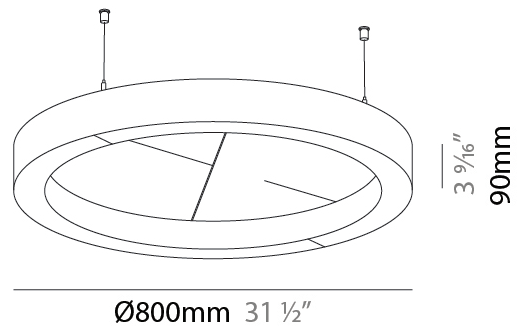

GENERAL

Series: Glorious Slim Acoustic
Brand: Prolicht
Division: Architectural
Mounting Type: Suspension
Mounting Location: Ceiling
Subcategory: Acoustic

PHYSICAL

Shape: Round
Length (mm): 800
Length (in): 31 1/2
Width (mm): 90
Width (in): 3 9/16
Light Distribution: Direct / Indirect
Weight (kg): 9.026
Weight (lbs): 19.90

Diffuser: PMMA - Opal / Micro-Prism
Fixture Finish: SSR / BKV / CWI / CRY / HAB / UFT / ITA / RUA / FTG / MYG / LOD / PUS / FRO / FUP / KIA / POP / BLS / SPG / MEY / GOH / GUM / CHC / COM / ABZ / JAG / OBR / MOS / ROR
Accent Finish: ANC / ASH / BNA / BTC / BZE / CEL / EGG / EVG / FOG / FOS / FST / FUA / IRI / IRO / KHA / LIC / LIM / MER / MSN / MUS / ONX / PEA / PLU / POL / PPY / RAY / ROY / RST / STE / SWD / TAN / TAU

Fixture Material: Aluminum
Cable Details: 2 000mm / 78 3/4" or 6 000mm / 236 1/4" Transparent Cable

ELECTRICAL

Lamp Type: LED (Zhaga Standard)
Input Wattage (W): 77
Total Output Wattage (W): 70
Dimming: Non-Dimmable
Driver Included: Yes
Driver Location: Integrated
Driver Type: Constant Current - Universal
Driver Class: Class 2
Input Voltage (V): 120 - 277

LED

Color Temperature (°K): 2700 / 3000 / 3500 / 4000
Max. Delivered Lumen (lm): Max 9579
Nominal Lumen (lm): Max 12223
CRI: >90 CRI
Lamp Life (hrs): 50000

OPTICAL

RATINGS AND CERTIFICATIONS

Certified By: CSA Certified to UL and CSA Standards
IP rating: IP20