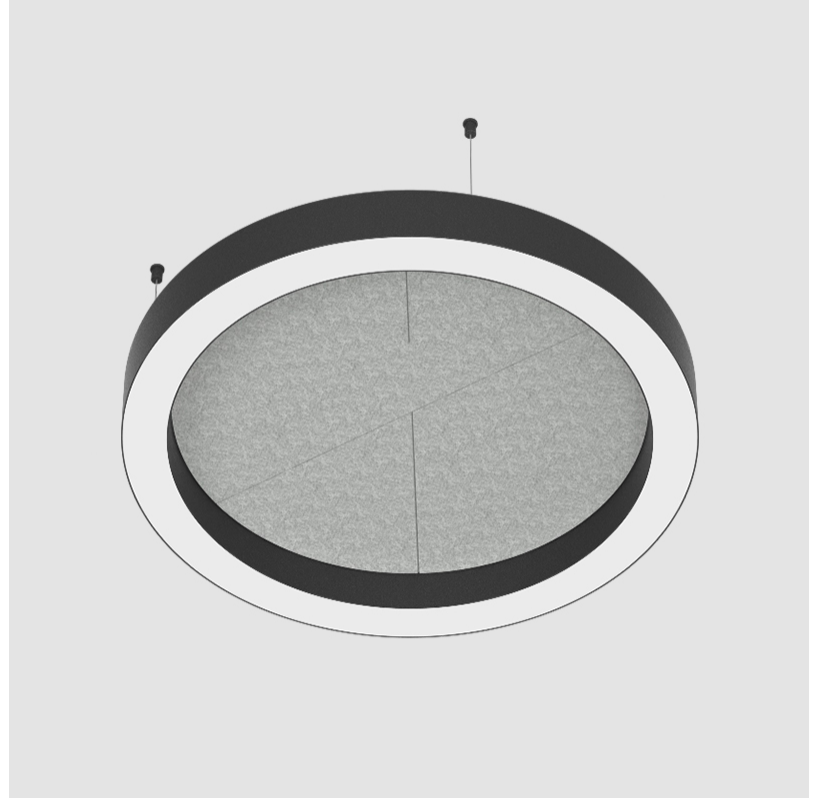

GENERAL

Series: Glorious Slim Acoustic
Brand: Prolicht
Division: Architectural
Mounting Type: Suspension
Mounting Location: Ceiling
Subcategory: Acoustic

PHYSICAL

Shape: Round
Length (mm): 800
Length (in): 31 1/2
Width (mm): 90
Width (in): 3 9/16
Light Distribution: Direct / Indirect
Weight (kg): 9.026
Weight (lbs): 19.90

Diffuser: PMMA - Opal / Micro-Prism
Fixture Finish: SSR / BKV / CWI / CRY / HAB / UFT / ITA / RUA / FTG / MYG / LOD / PUS / FRO / FUP / KIA / POP / BLS / SPG / MEY / GOH / GUM / CHC / COM / ABZ / JAG / OBR / MOS / ROR
Accent Finish: ANC / ASH / BNA / BTC / BZE / CEL / EGG / EVG / FOG / FOS / FST / FUA / IRI / IRO / KHA / LIC / LIM / MER / MSN / MUS / ONX / PEA / PLU / POL / PPY / RAY / ROY / RST / STE / SWD / TAN / TAU

Fixture Material: Aluminum
Cable Details: 2 000mm / 78 3/4" or 6 000mm / 236 1/4" Transparent Cable

ELECTRICAL

Lamp Type: LED (Zhaga Standard)
Input Wattage (W): 77
Total Output Wattage (W): 70
Dimming: Non-Dimmable
Driver Included: Yes
Driver Location: Integrated
Driver Type: Constant Current - Universal
Driver Class: Class 2
Input Voltage (V): 120 - 277

LED

Color Temperature (°K): 2700 / 3000 / 3500 / 4000
Max. Delivered Lumen (lm): Max 9579
Nominal Lumen (lm): Max 12223
CRI: >90 CRI
Lamp Life (hrs): 50000

OPTICAL

RATINGS AND CERTIFICATIONS

Certified By: CSA Certified to UL and CSA Standards
IP rating: IP20